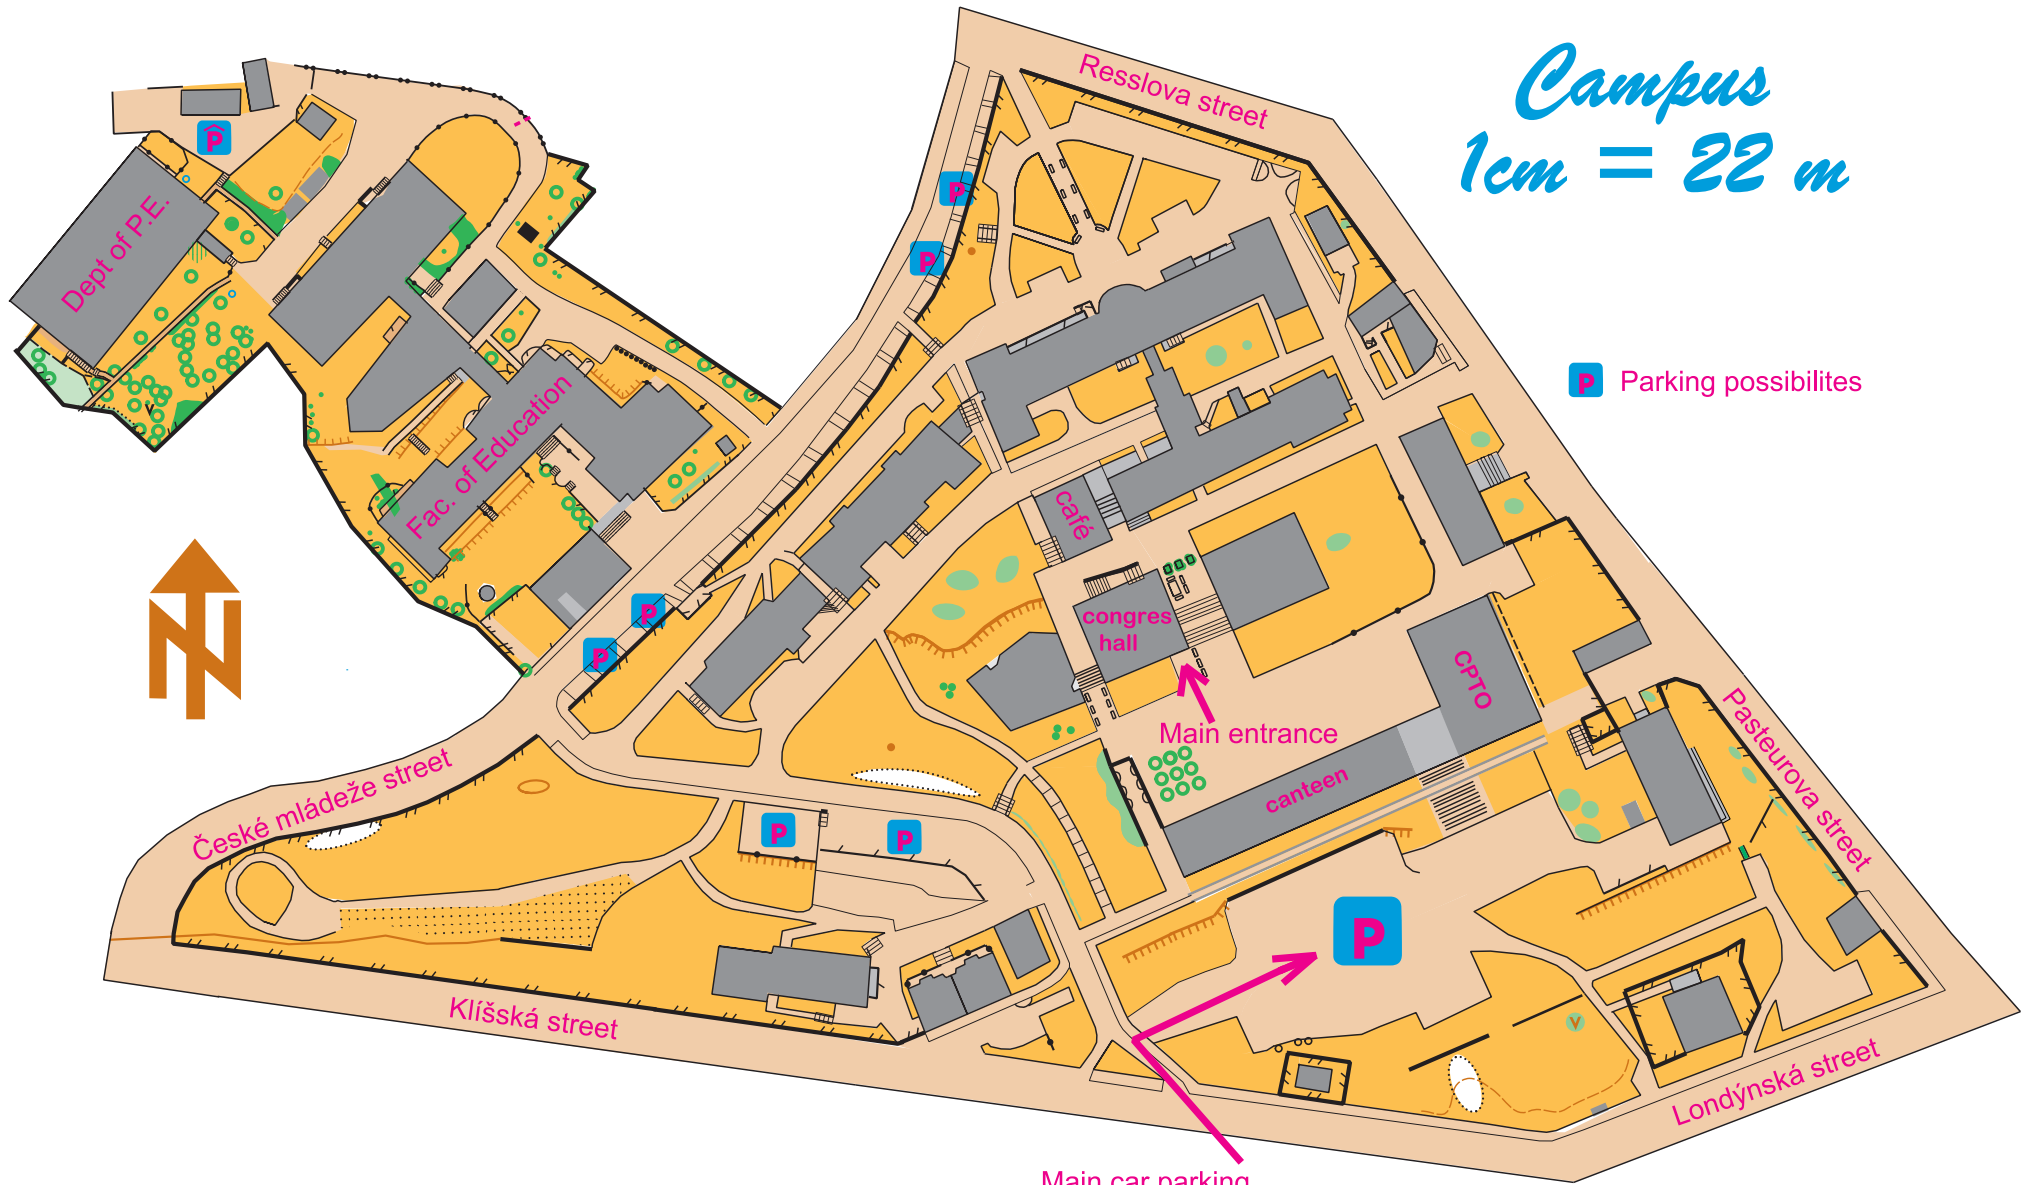

Campus  
1cm = 22 m

 Parking possibilities

Main car parking  
(GPS: 50.66424N, 14.02581E)